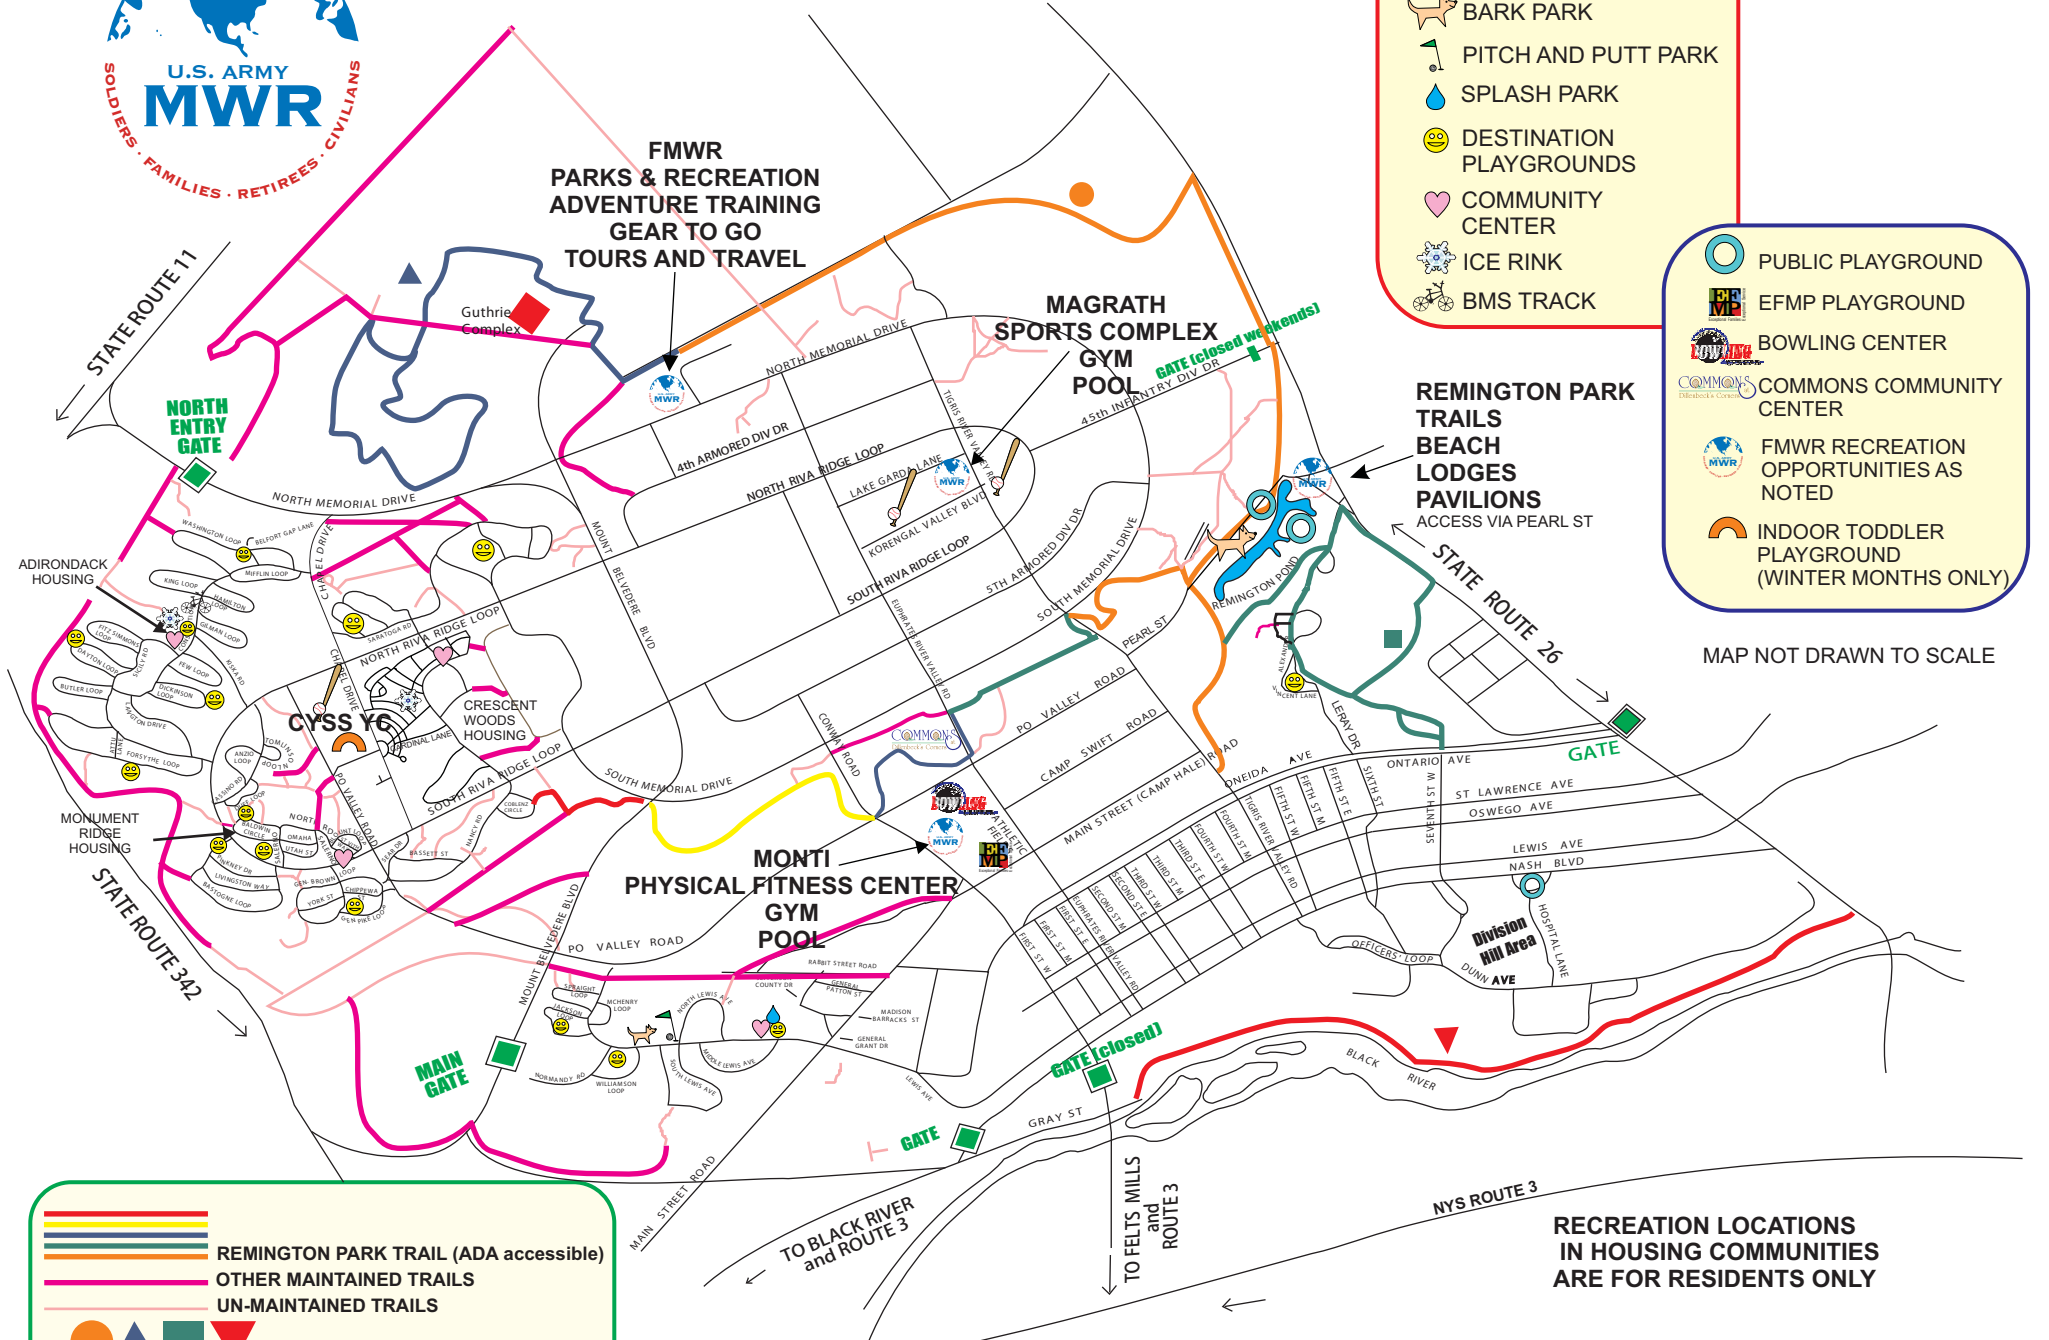

**FMWR  
PARKS & RECREATION  
ADVENTURE TRAINING  
GEAR TO GO  
TOURS AND TRAVEL**

**MAGRATH  
SPORTS COMPLEX  
GYM  
POOL**  
*GATE closed weekends*

- SPORT FIELDS
- BARK PARK
- PITCH AND PUTT PARK
- SPLASH PARK
- DESTINATION PLAYGROUNDS
- COMMUNITY CENTER
- ICE RINK
- BMS TRACK

- PUBLIC PLAYGROUND
- EFMP PLAYGROUND
- BOWLING CENTER
- COMMONS COMMUNITY CENTER
- FMWR RECREATION OPPORTUNITIES AS NOTED
- INDOOR TODDLER PLAYGROUND (WINTER MONTHS ONLY)

**REMINGTON PARK  
TRAILS  
BEACH  
LODGES  
PAVILIONS**  
ACCESS VIA PEARL ST

MAP NOT DRAWN TO SCALE

- REMINGTON PARK TRAIL (ADA accessible)
- OTHER MAINTAINED TRAILS
- UN-MAINTAINED TRAILS
- CROSS COUNTRY SKI TRAILS

**RECREATION LOCATIONS  
IN HOUSING COMMUNITIES  
ARE FOR RESIDENTS ONLY**

# RECREATION LOCATIONS ON FORT DRUM

PRODUCED BY FMWR MARKETING 08/2010